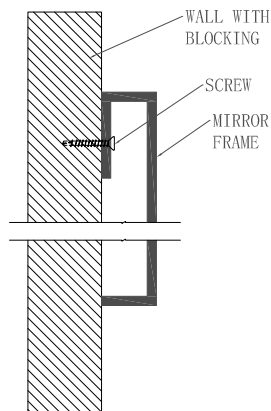

Black Framed Round Mirror

Black Framed Round Mirror

Item No: FM-30R-BK

- Size: 30" dia., 4mm Glass Mirror
- Thickness: 1.716"
- Mirror Backing: Silver
- Material: Black Metal Frame
- Mount Type: Wall mount
- Mirror Type: Accent, Bathroom, Dresser
- Installation Type: Hanging Hooks
- Custom sizes can be made for projects
- Brand: NERVAL
- Warranty: Limited 1 year

SECTION DETAIL

MIRROR BACK VIEW

ANCHOR CONNECTION HOLES

Disclaimer: Nerval makes every effort to provide accurate specification data. However, specification may change without notice. Please visit The Nerval website to see NERVAL'S TERMS AND CONDITIONS.